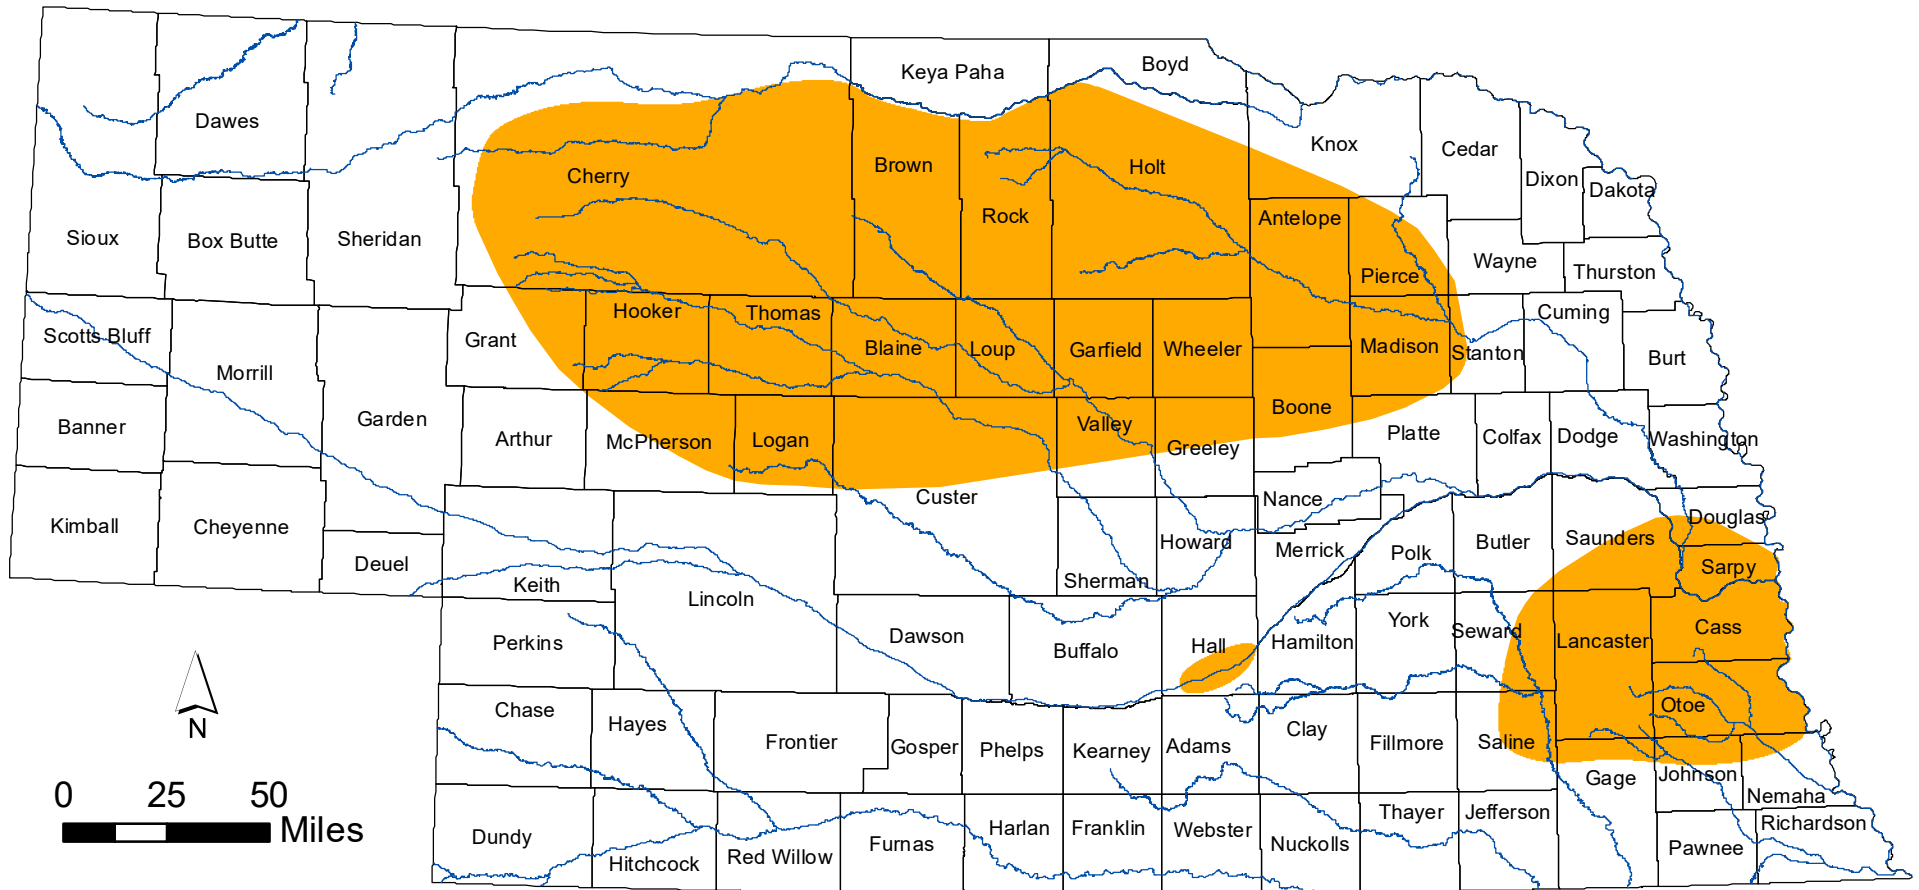

# Estimated Current Range of Western Prairie Fringed Orchid (*Platanthera praeclara*)

Nebraska Natural Heritage Program,  
Nebraska Game and Parks Commission  
June 2019