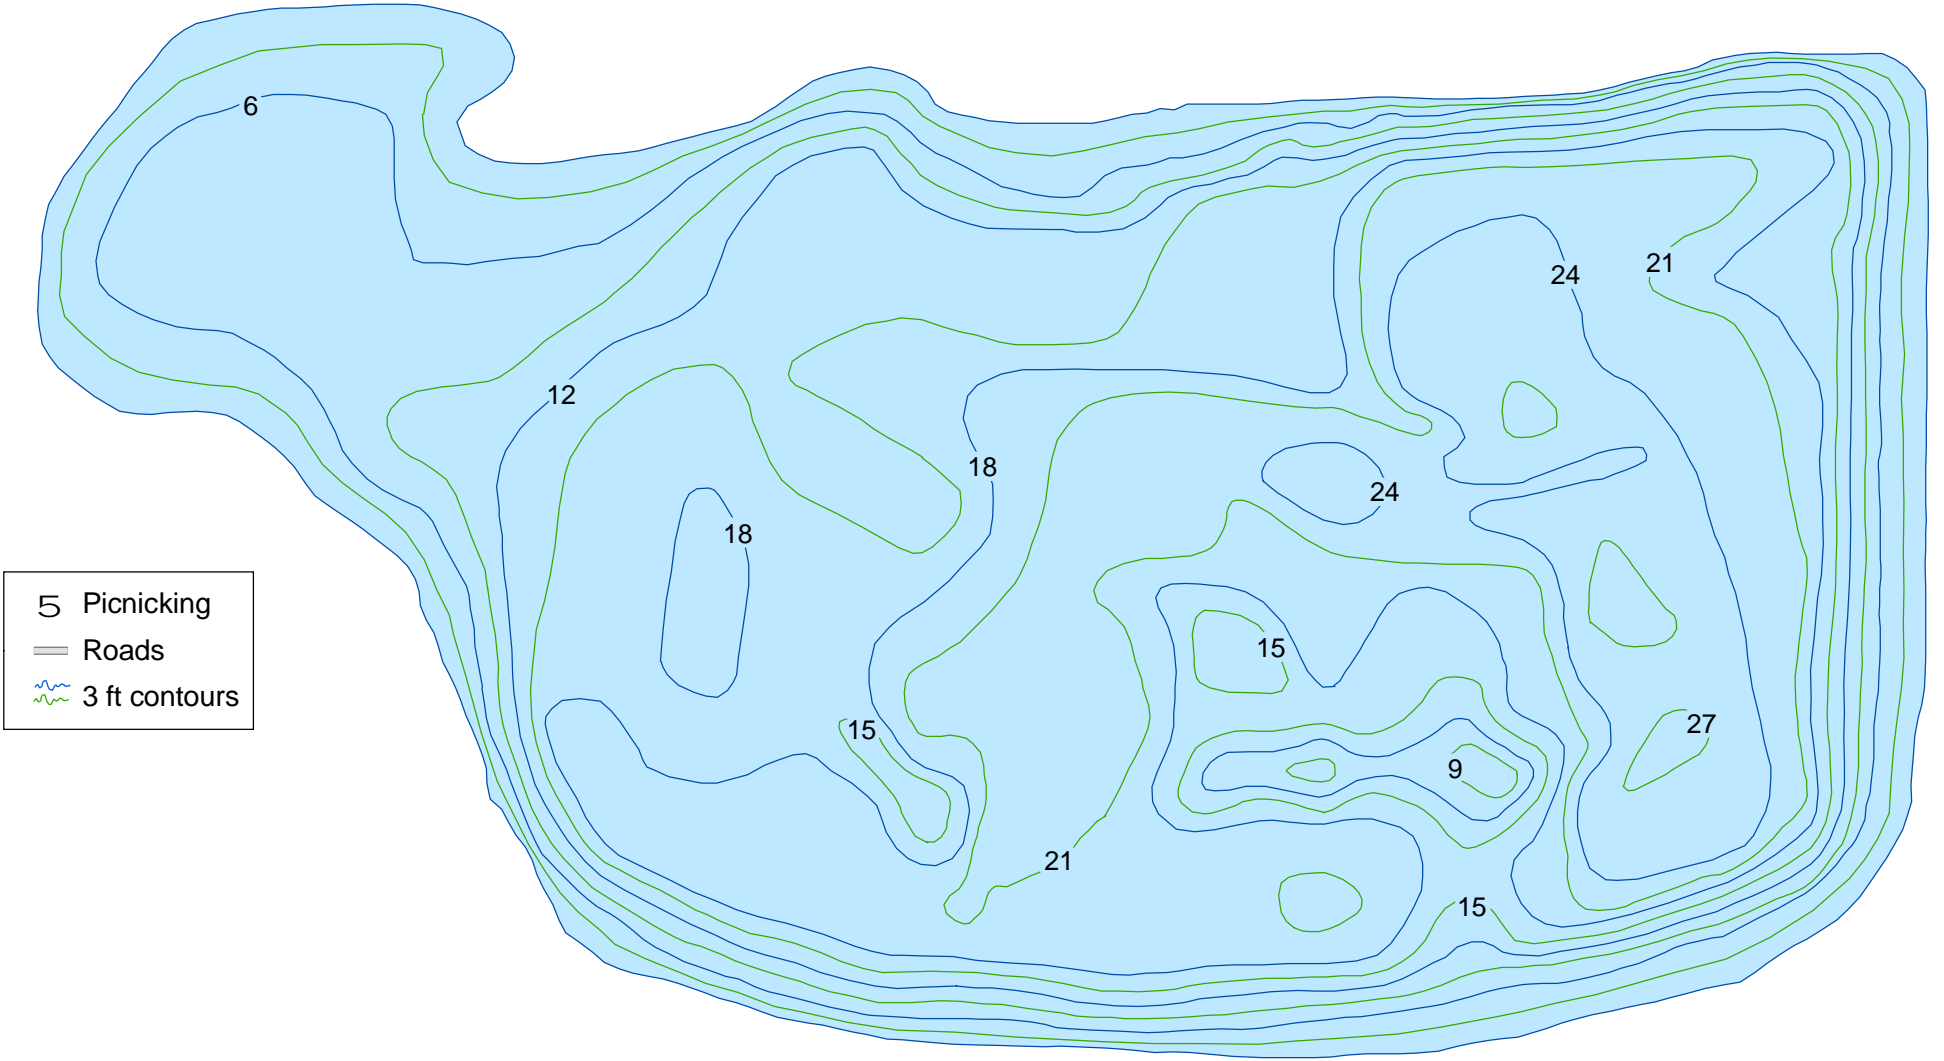

Windmill SRA Lake #1

Gibbon Interchange

8.2 Acres**

- 5 Picnicking
- Roads
- 3 ft contours