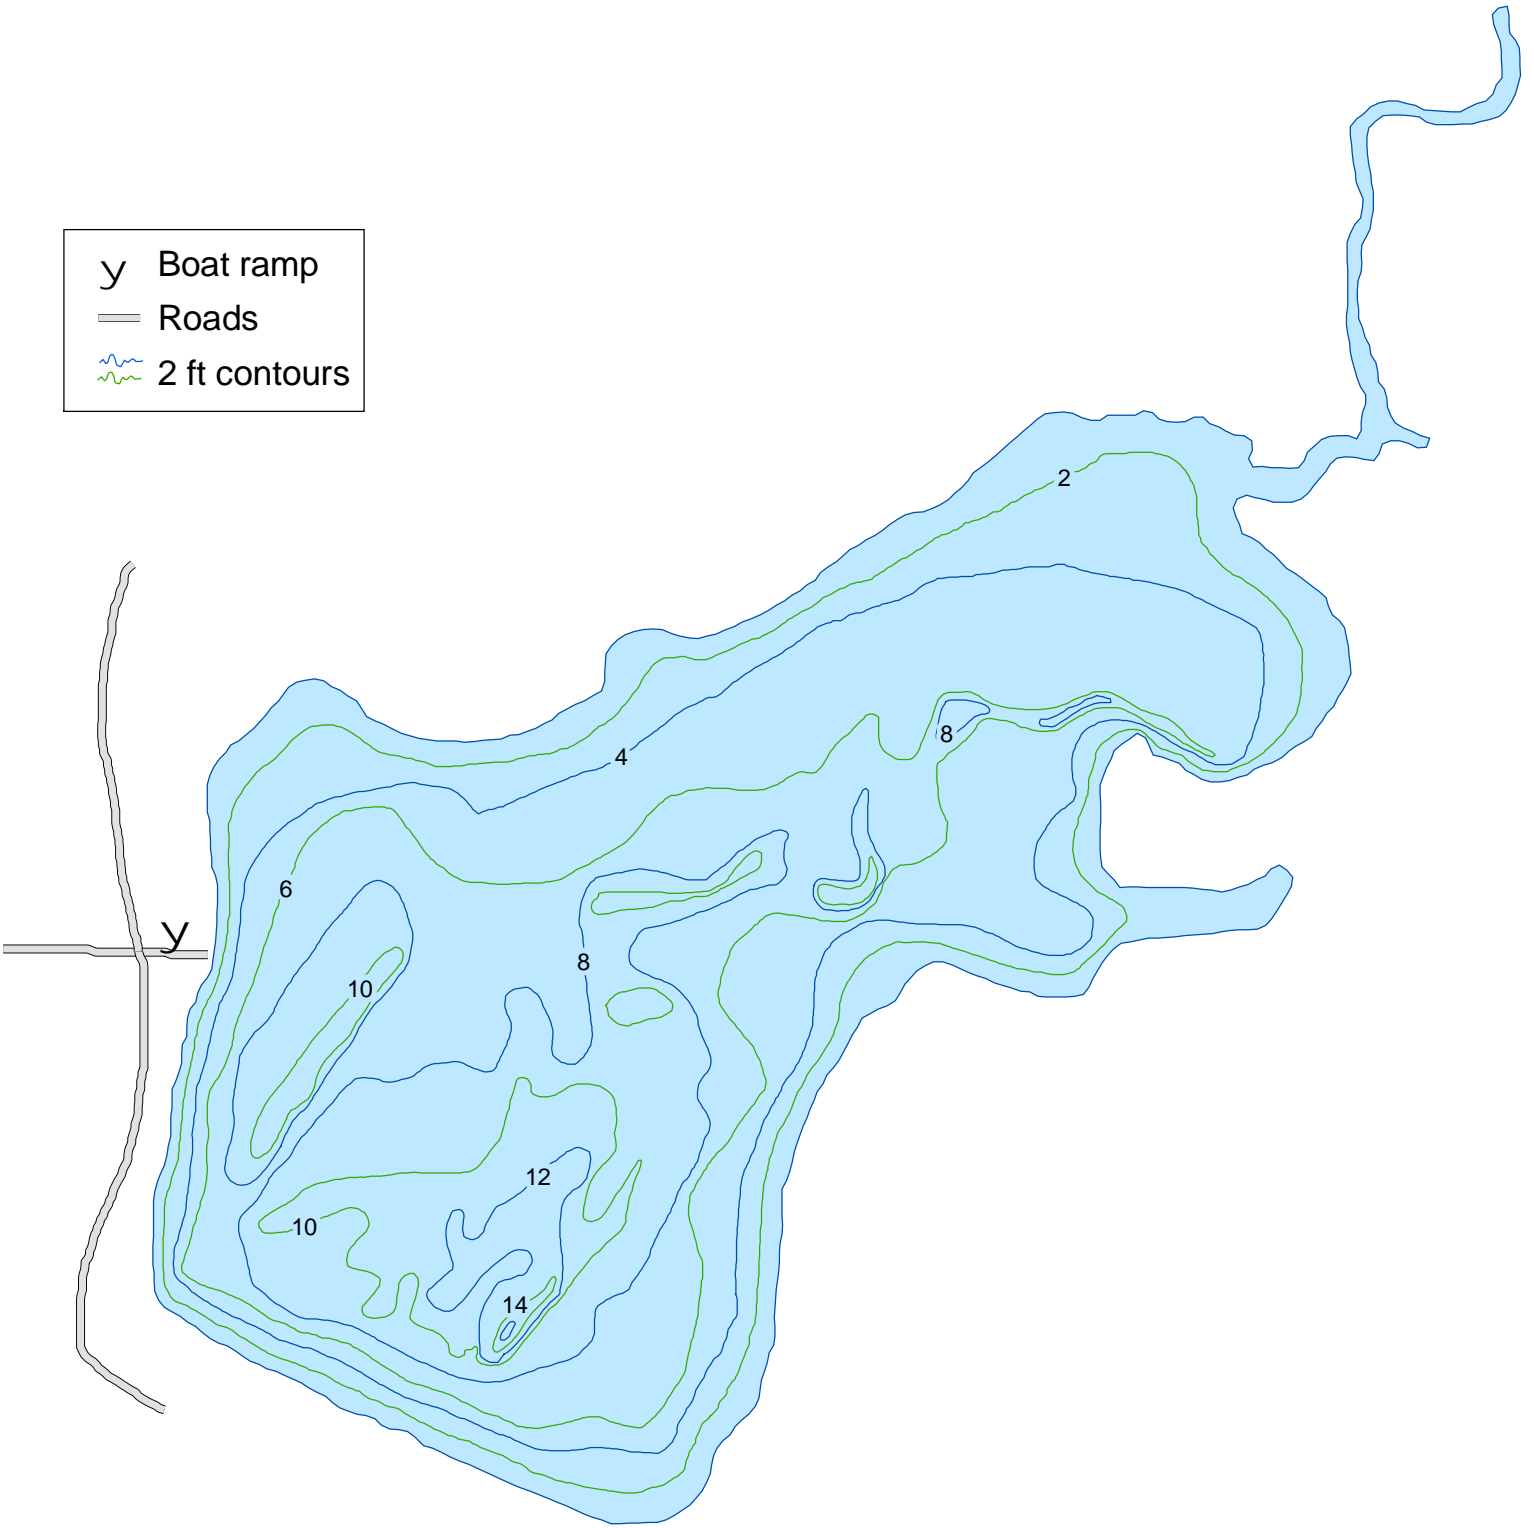

Wolf Wildcat #12

7 S of Virginia

42 Acres**

- y Boat ramp
- Roads
- 2 ft contours

NEBRASKA GAME AND PARKS COMMISSION
FISHERIES DIVISION

**Note: Contours based on Conservation Pool Elevation of 1334.7 ft.