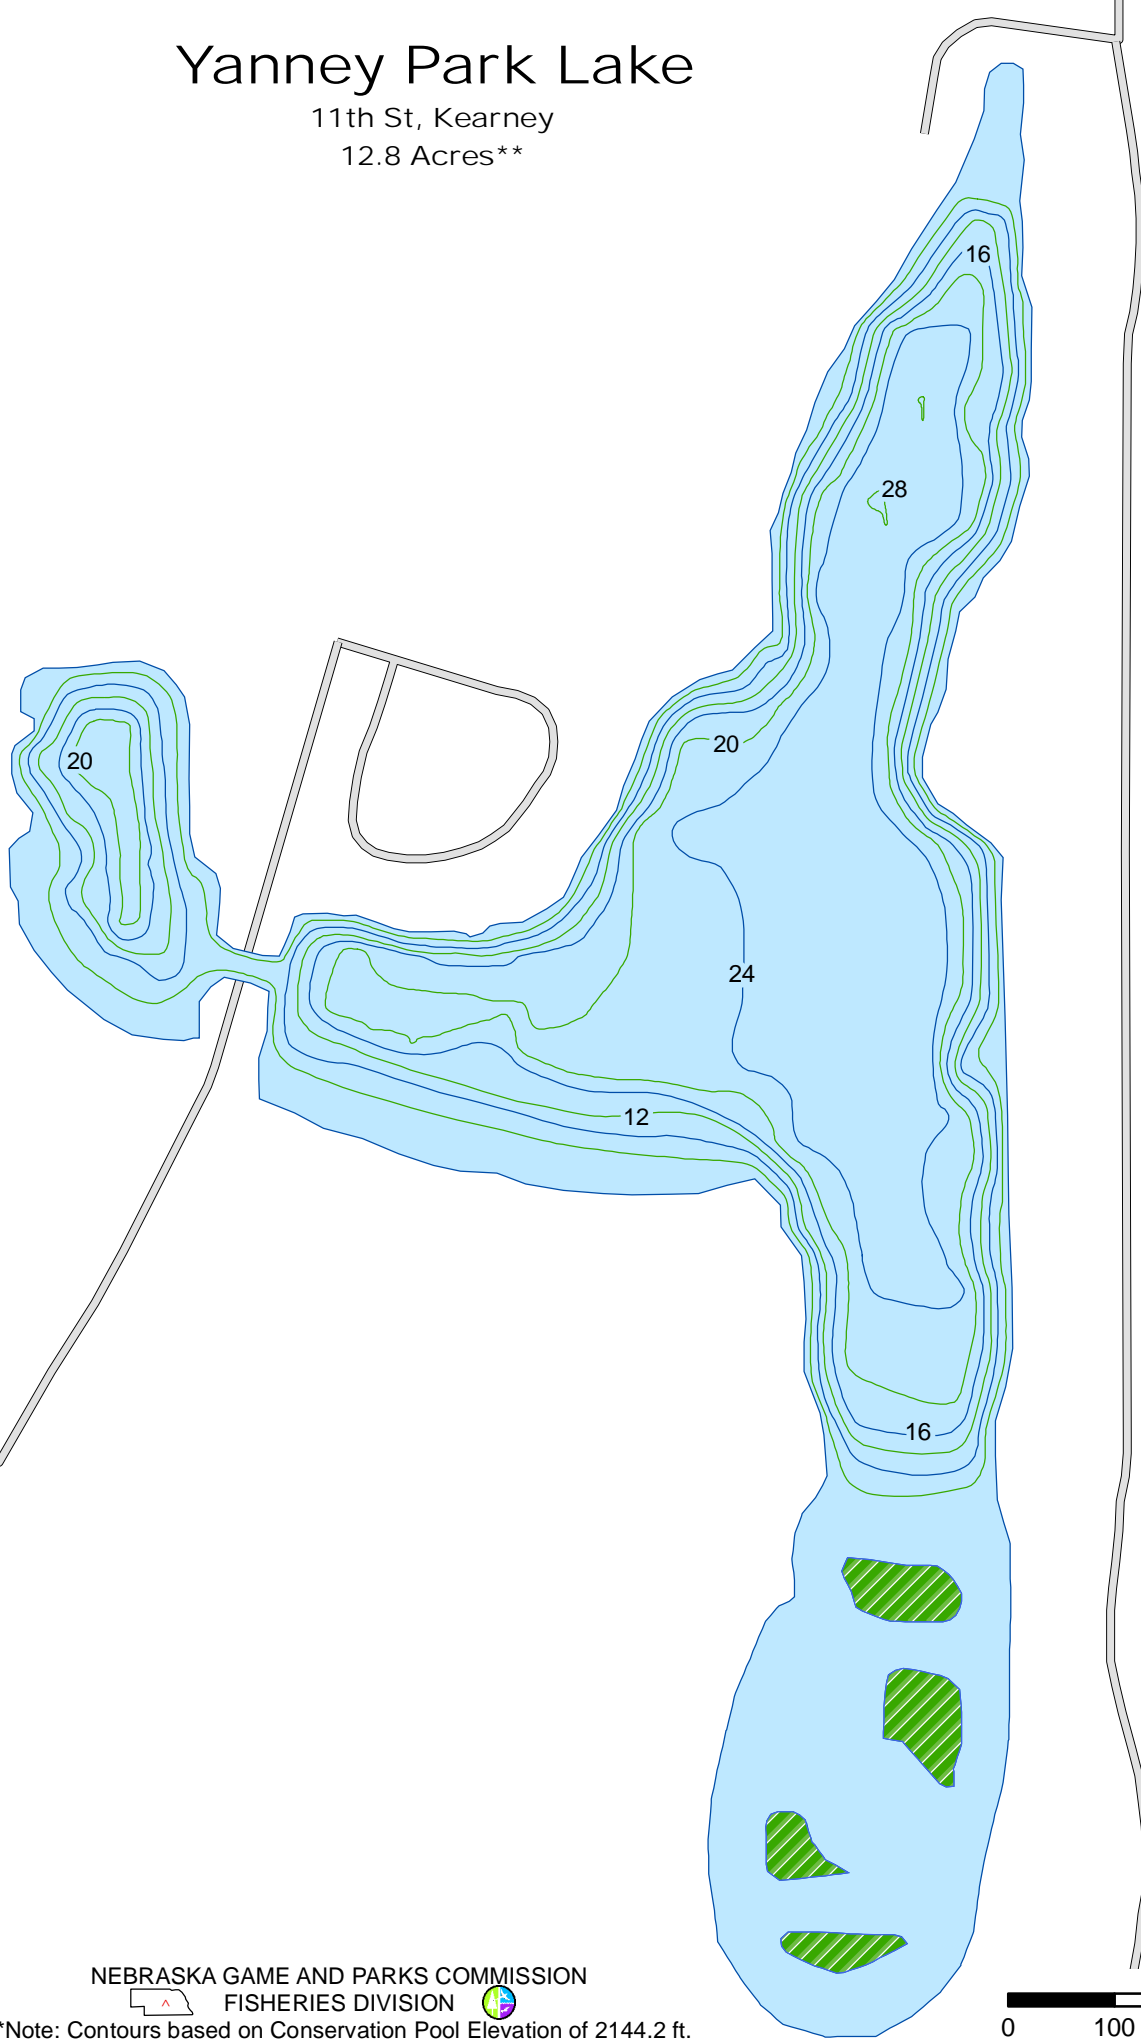

Yanney Park Lake

11th St, Kearney

12.8 Acres**

- Roads
- 4 ft contours
- Islands

NEBRASKA GAME AND PARKS COMMISSION

FISHERIES DIVISION

**Note: Contours based on Conservation Pool Elevation of 2144.2 ft.