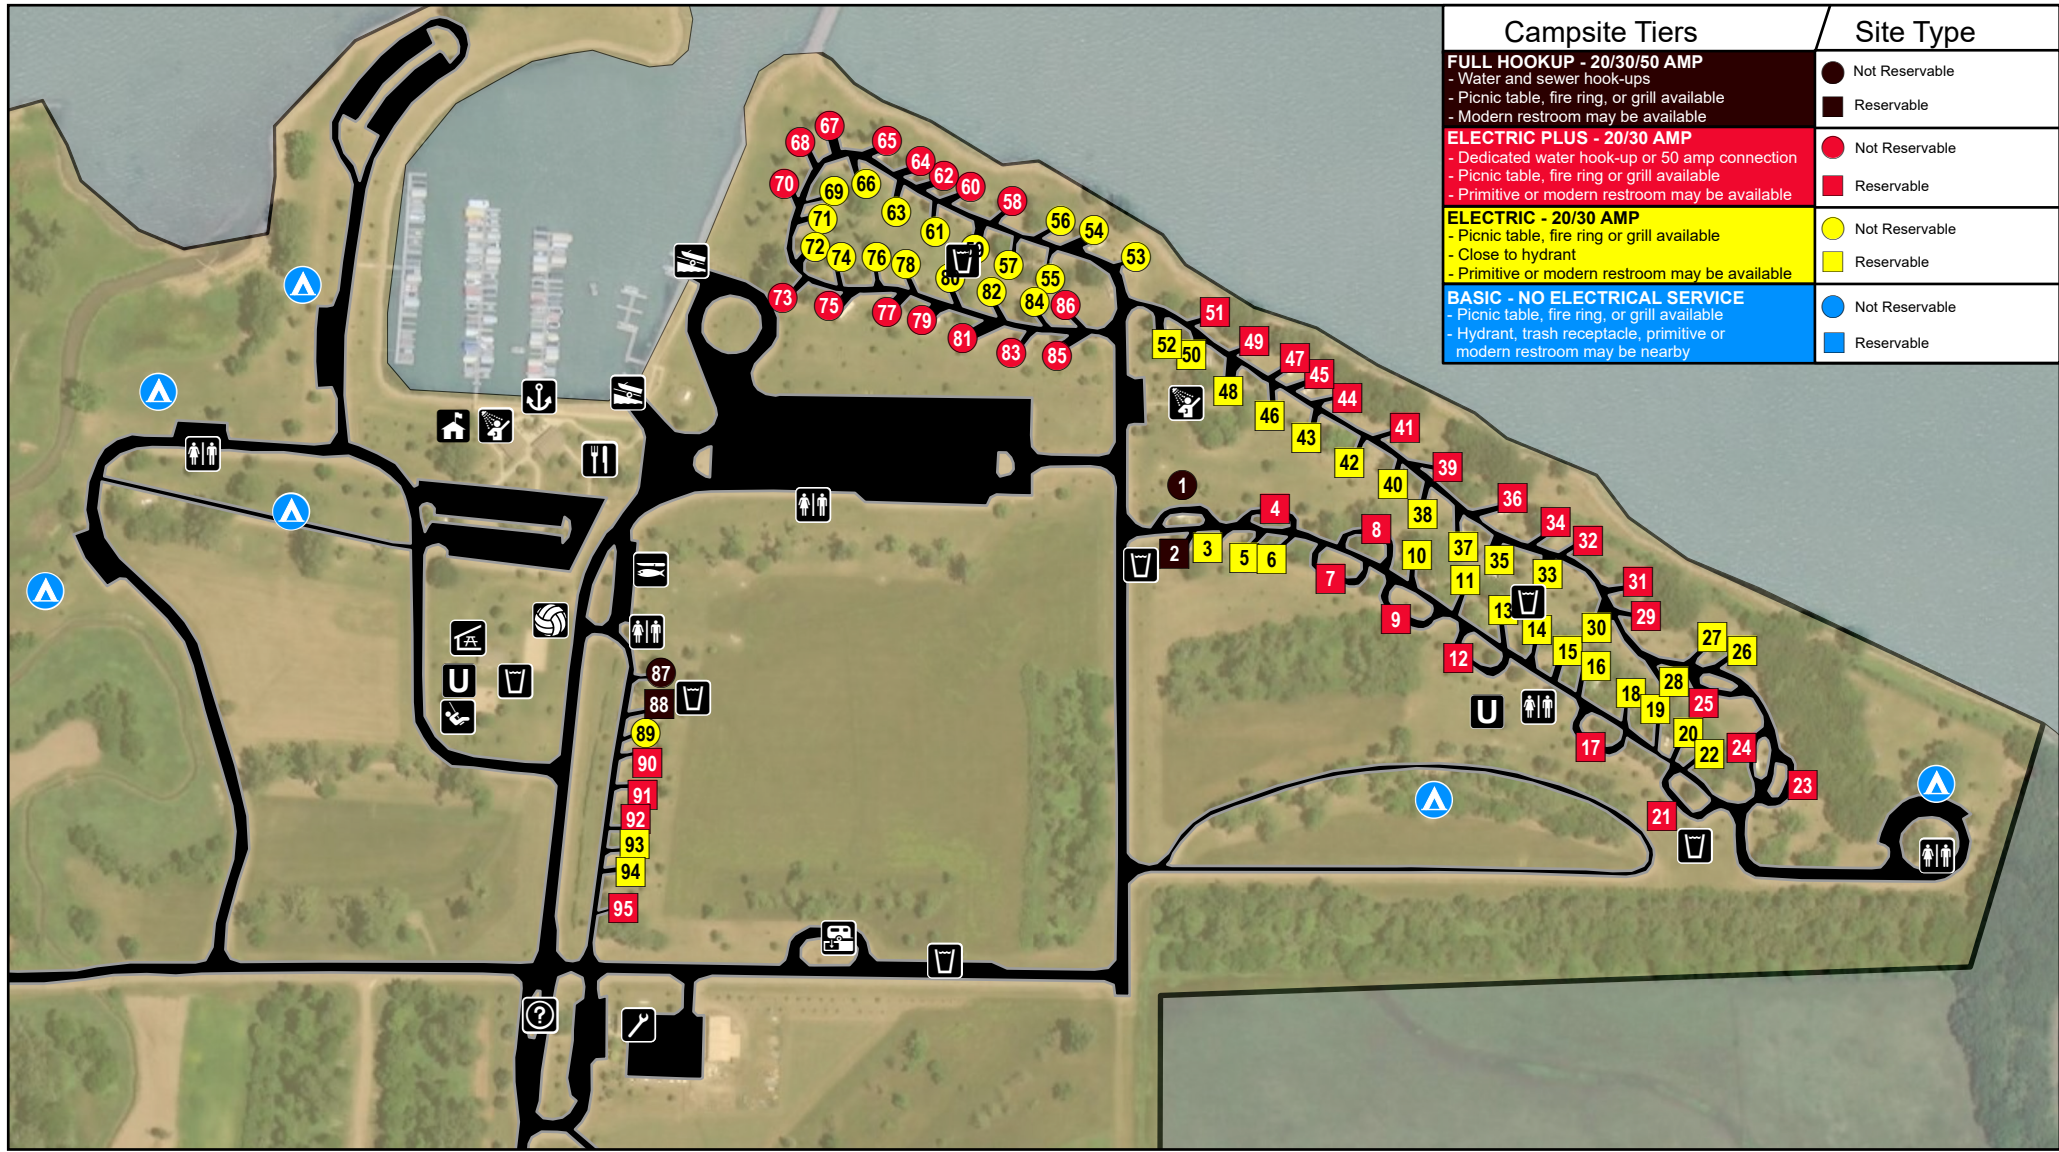

Lewis and Clark Lake SRA
Weigand

Campsite Tiers	Site Type
FULL HOOKUP - 20/30/50 AMP - Water and sewer hook-ups - Picnic table, fire ring, or grill available - Modern restroom may be available	● Not Reservable ■ Reservable
ELECTRIC PLUS - 20/30 AMP - Dedicated water hook-up or 50 amp connection - Picnic table, fire ring or grill available - Primitive or modern restroom may be available	● Not Reservable ■ Reservable
ELECTRIC - 20/30 AMP - Picnic table, fire ring or grill available - Close to hydrant - Primitive or modern restroom may be available	● Not Reservable ■ Reservable
BASIC - NO ELECTRICAL SERVICE - Picnic table, fire ring, or grill available - Hydrant, trash receptacle, primitive or modern restroom may be nearby	● Not Reservable ■ Reservable

- Boat Ramp
- Drinking Water
- Dump Station
- Fish Cleaning Station
- Food Service
- Horseshoes
- Information
- Maintenance Shop
- Marina
- Office
- Picnic Shelter
- Playground
- Restroom
- Shower
- Volleyball
- Non Reservable Tent Camping

Total Number of Campsites - 95