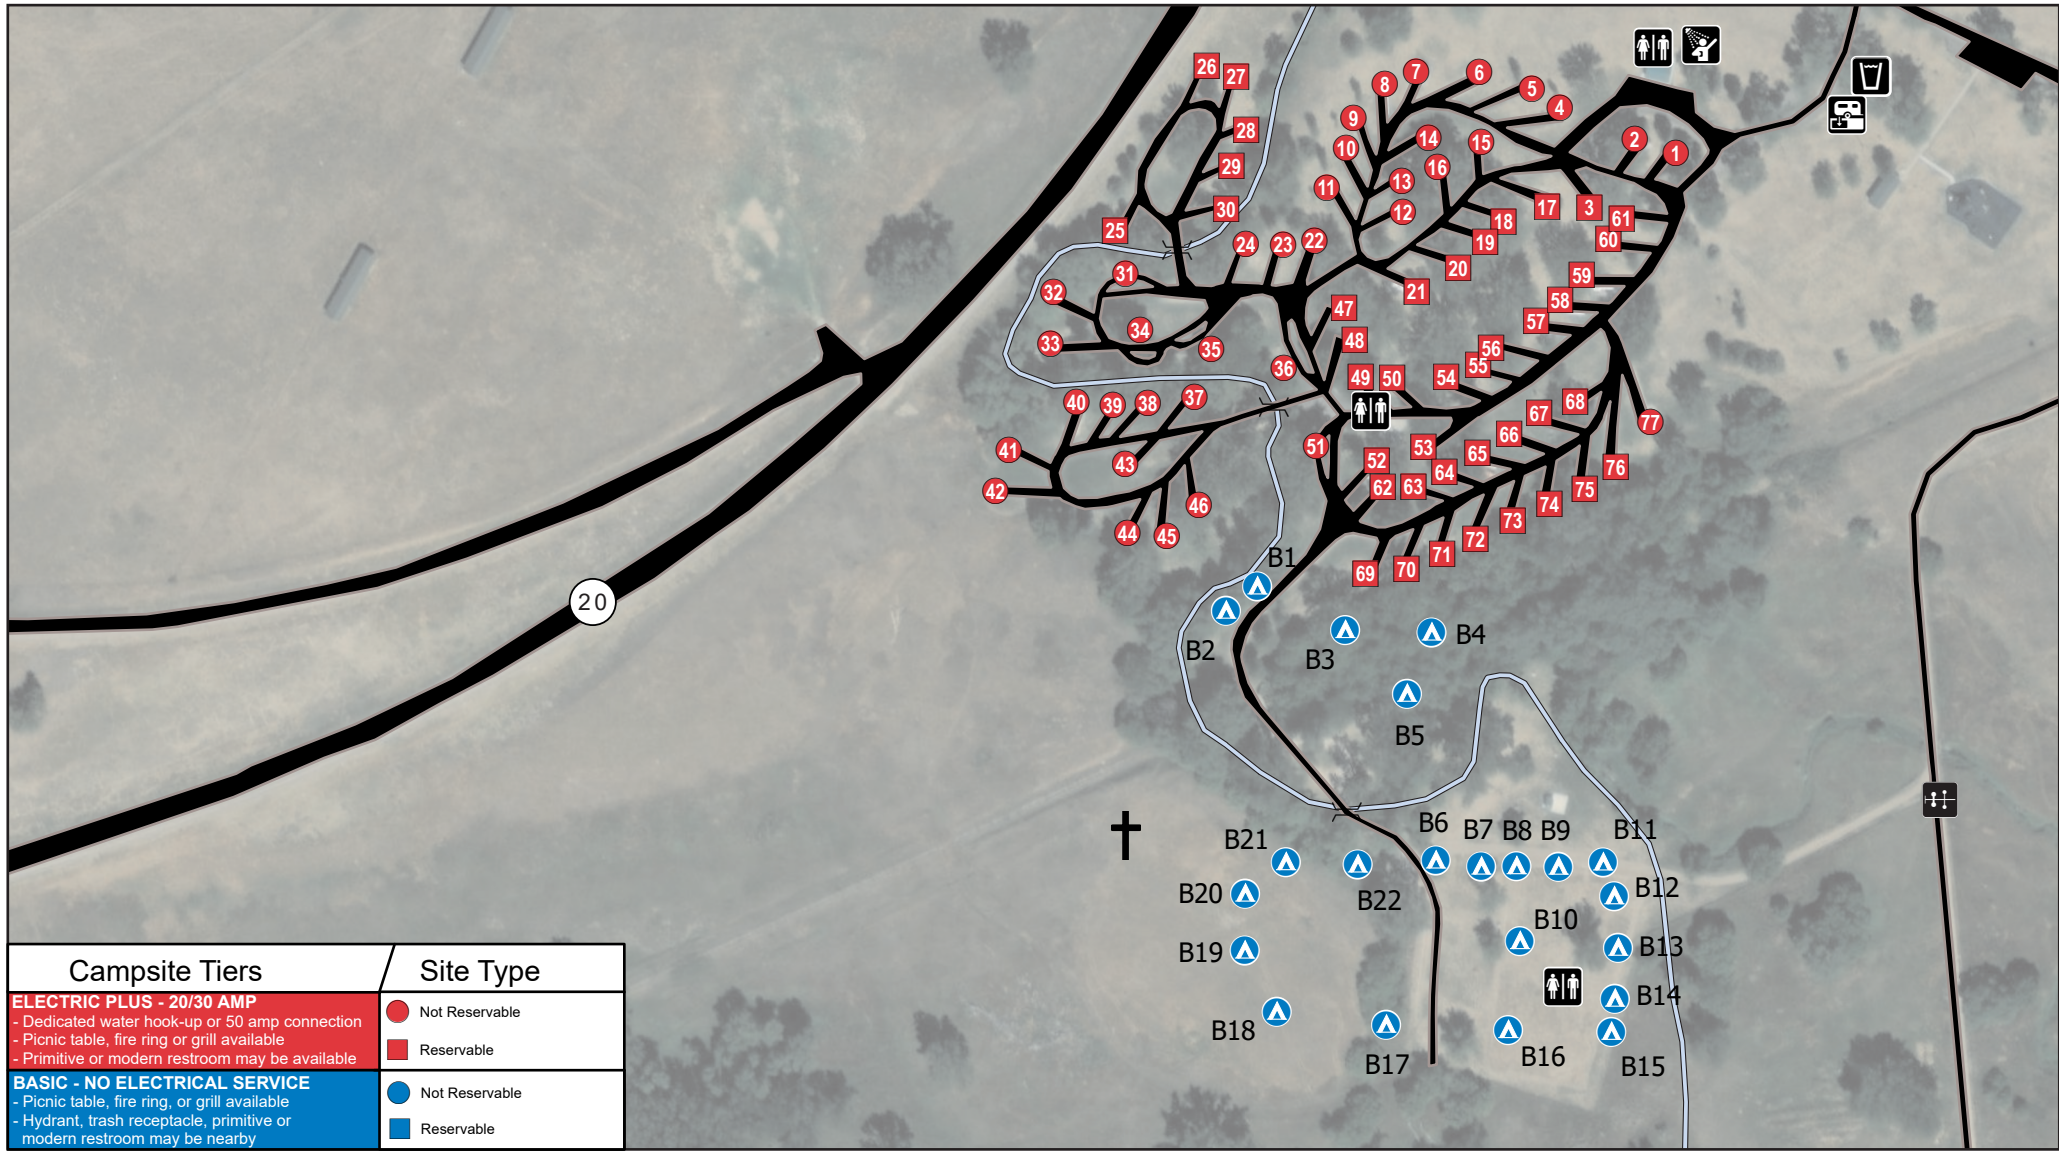

# Fort Robinson State Park

## Soldier Creek Campground

Campsite Tiers	Site Type
<b>ELECTRIC PLUS - 20/30 AMP</b> - Dedicated water hook-up or 50 amp connection - Picnic table, fire ring or grill available - Primitive or modern restroom may be available	● Not Reservable ■ Reservable
<b>BASIC - NO ELECTRICAL SERVICE</b> - Picnic table, fire ring, or grill available - Hydrant, trash receptacle, primitive or modern restroom may be nearby	● Not Reservable ■ Reservable

- Bridge
- Cemetery
- Drinking Water
- Dump Station
- Gate
- Restroom
- Shower
- Basic Nonreservable Tent Camping