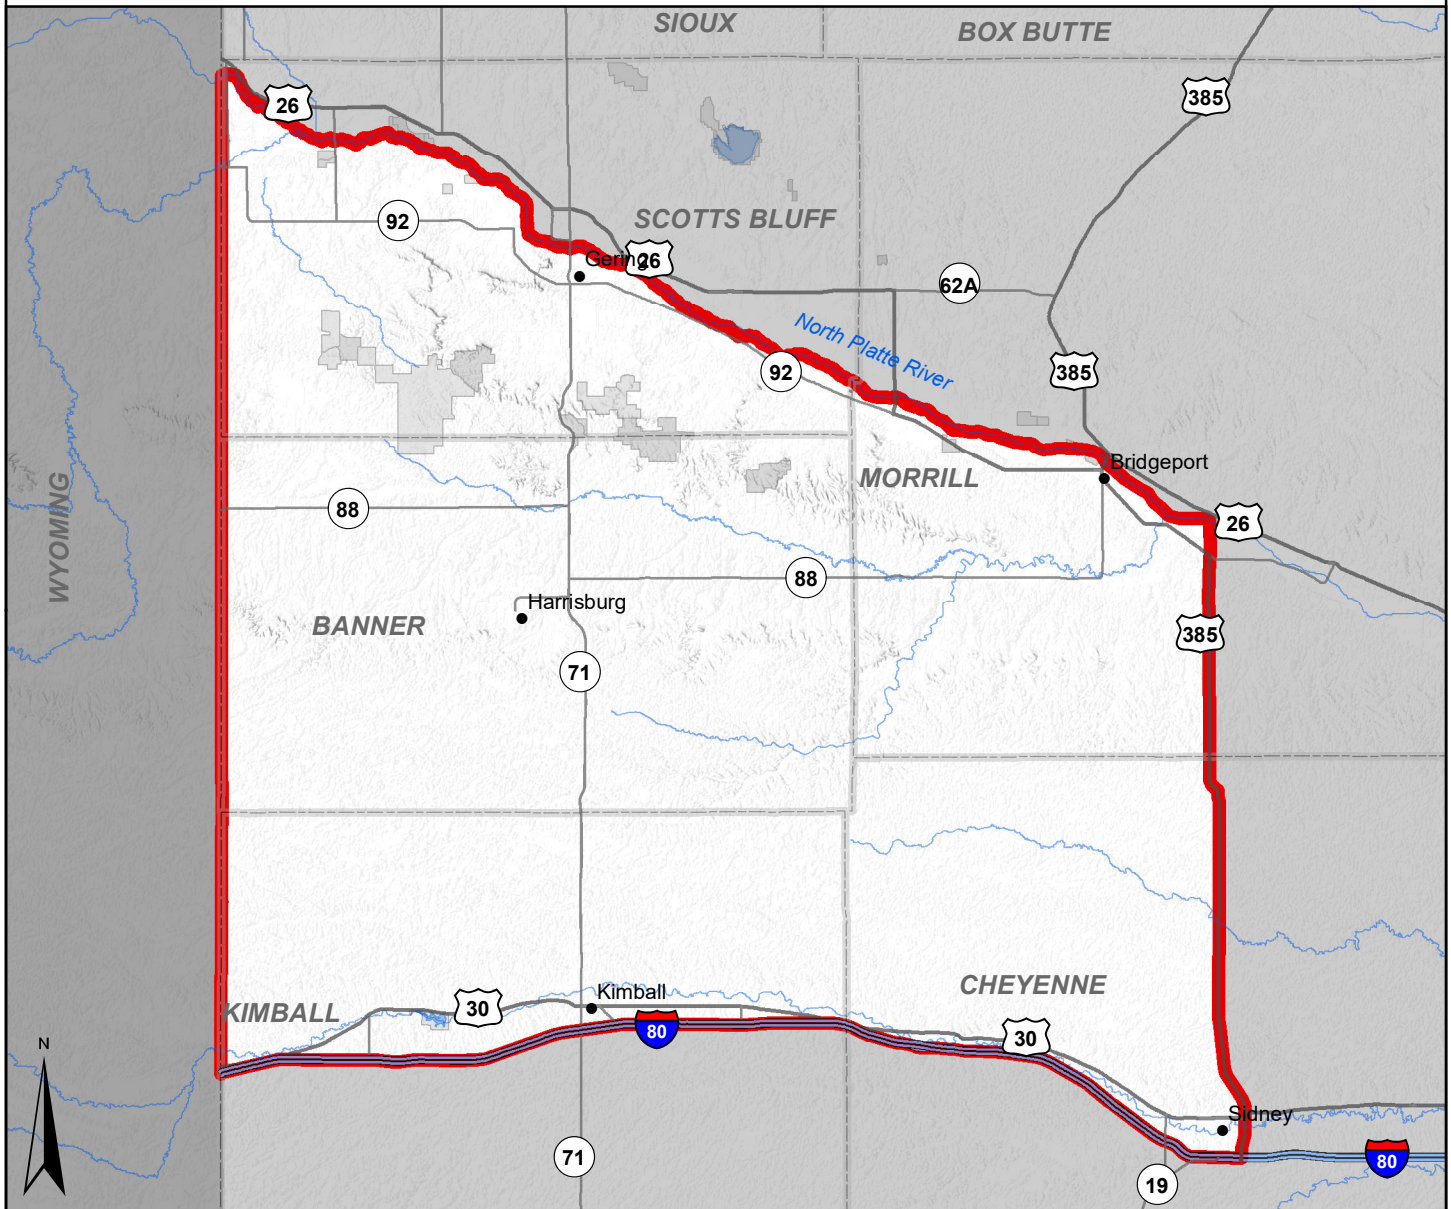

# 2023 Banner North

## Pronghorn Management Unit Map and Special Regulations

See the Pronghorn Regulations and the Big Game Guide for additional hunting regulations.  
See the Public Access Atlas for regulations regarding public access areas.

### **Area open:**

Banner North and Banner North Late - Banner County and those parts of Cheyenne, Kimball, Morrill, and Scotts Bluff counties west of NE Hwy. 19 and U.S. Hwy. 385, south of the North Platte River, and north of I-80.