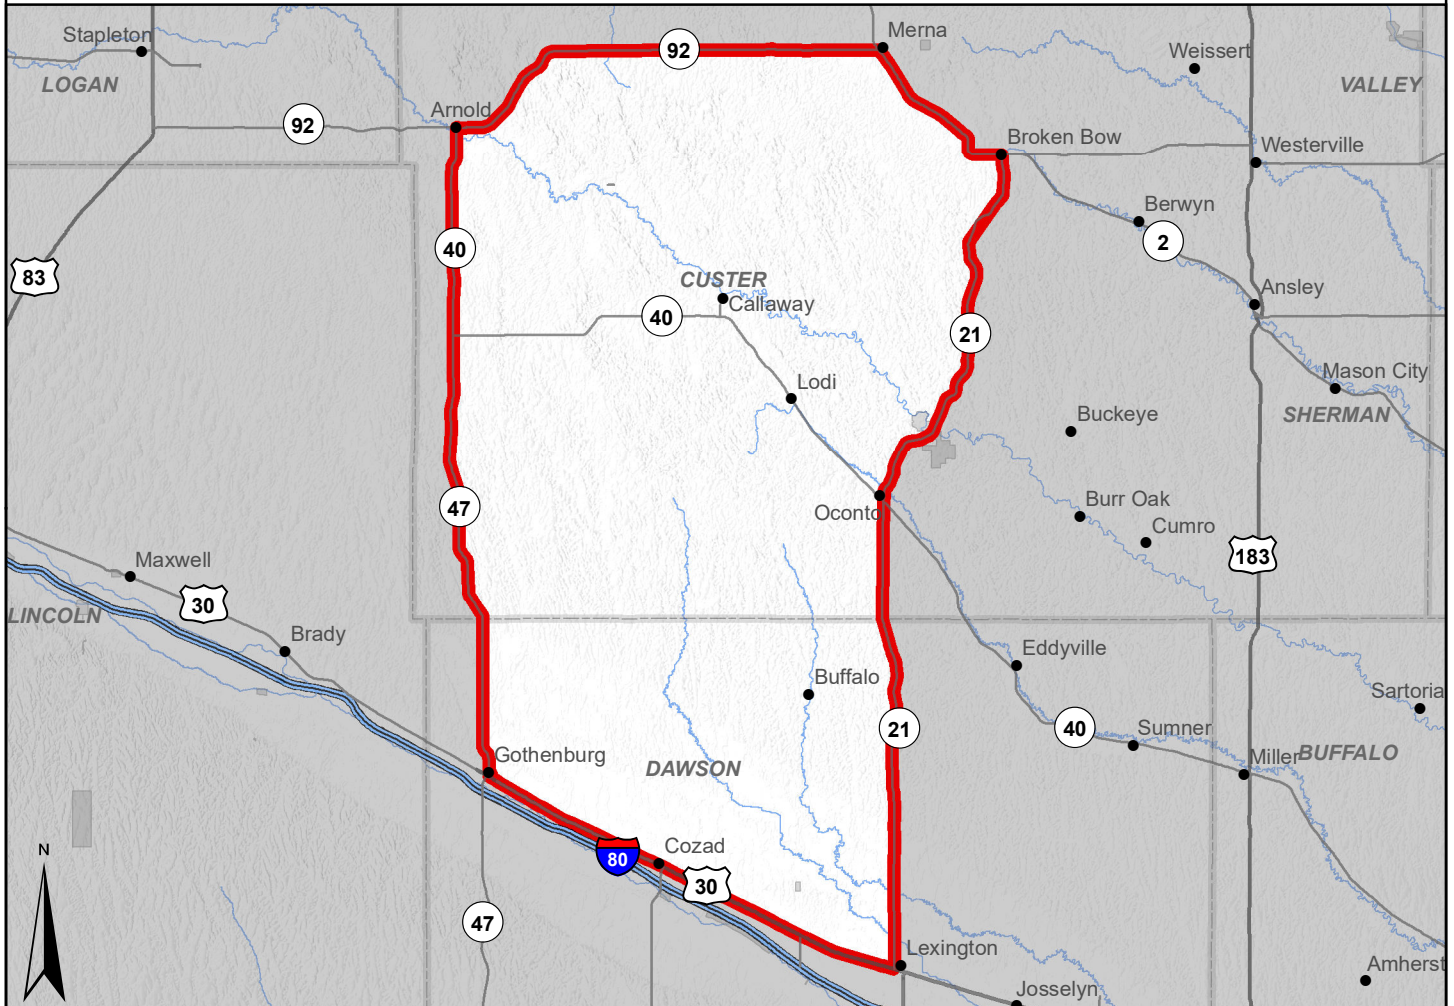

2023 Buffalo North AOSC

Deer Management Unit Map and Special Regulations

Bag Limit Exceptions:

- Harvest of antlerless mule deer is prohibited on lands open to public hunting; lands enrolled in the Open Fields and Waters program are exempt from this restriction.
- See Deer Regulations and the Big Game Guide for additional deer hunting regulations.

Area open:

AO SCA Buffalo North - That portion of the Buffalo Unit (C03.05F3) north of U.S. Hwy. 30 and west of NE Hwy. 21.

Landowner permission required to hunt on private land. Public land restrictions may apply, State Parks, USFWS Refuges and other public lands may require access permits or have additional restrictions, contact managing office or see the Public Access Atlas for details.