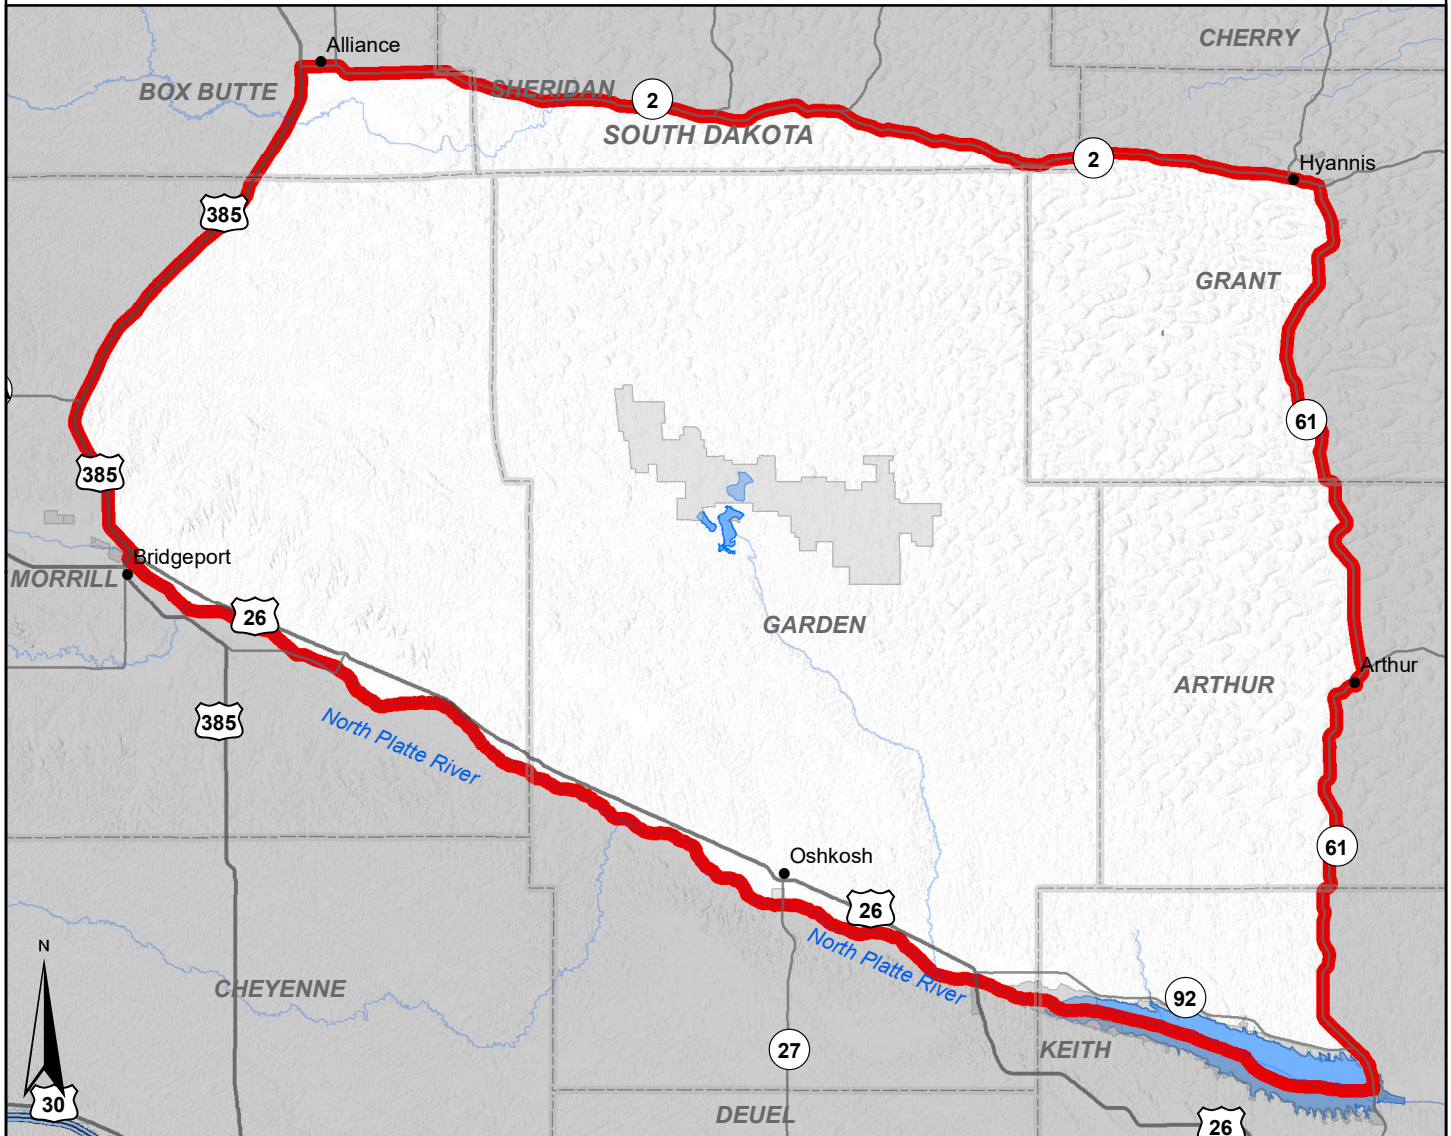

Area open:

Garden and Garden Late - Those parts of Arthur, Box Butte, Garden, Grant, Keith, Morrill, and Sheridan counties south of NE Hwy. 2, west of NE Hwy. 61, north of Lake McConaughy and the North Platte River, and east of U.S. Hwy. 385.