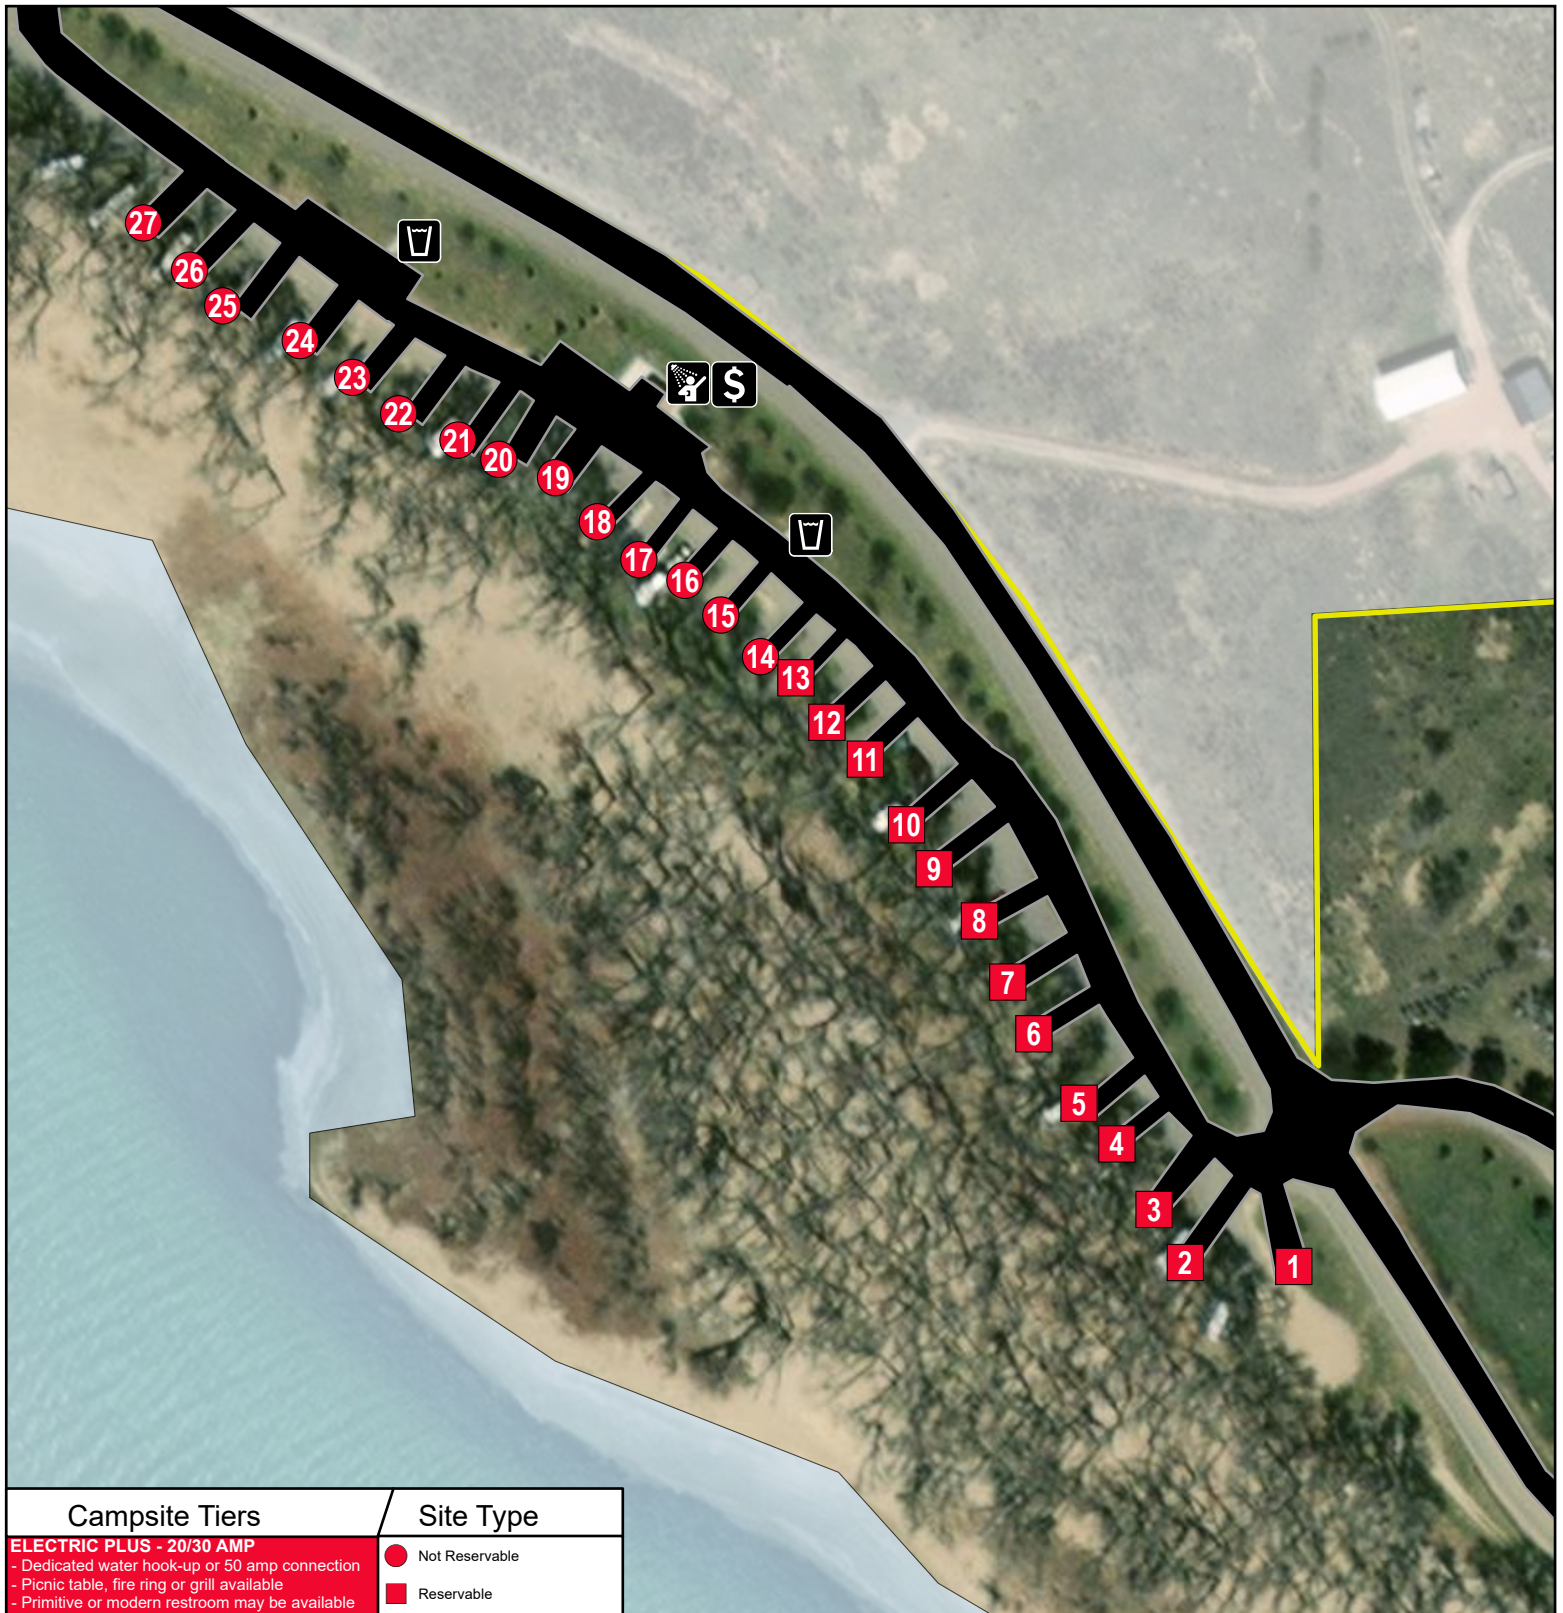

Lake Minatare State Recreation Area

Lake View Campground - East

Campsite Tiers	Site Type
ELECTRIC PLUS - 20/30 AMP - Dedicated water hook-up or 50 amp connection - Picnic table, fire ring or grill available - Primitive or modern restroom may be available	● Not Reservable ■ Reservable

-  Drinking Water
-  Pay Booth
-  Shower
-  Game and Parks Area Boundary