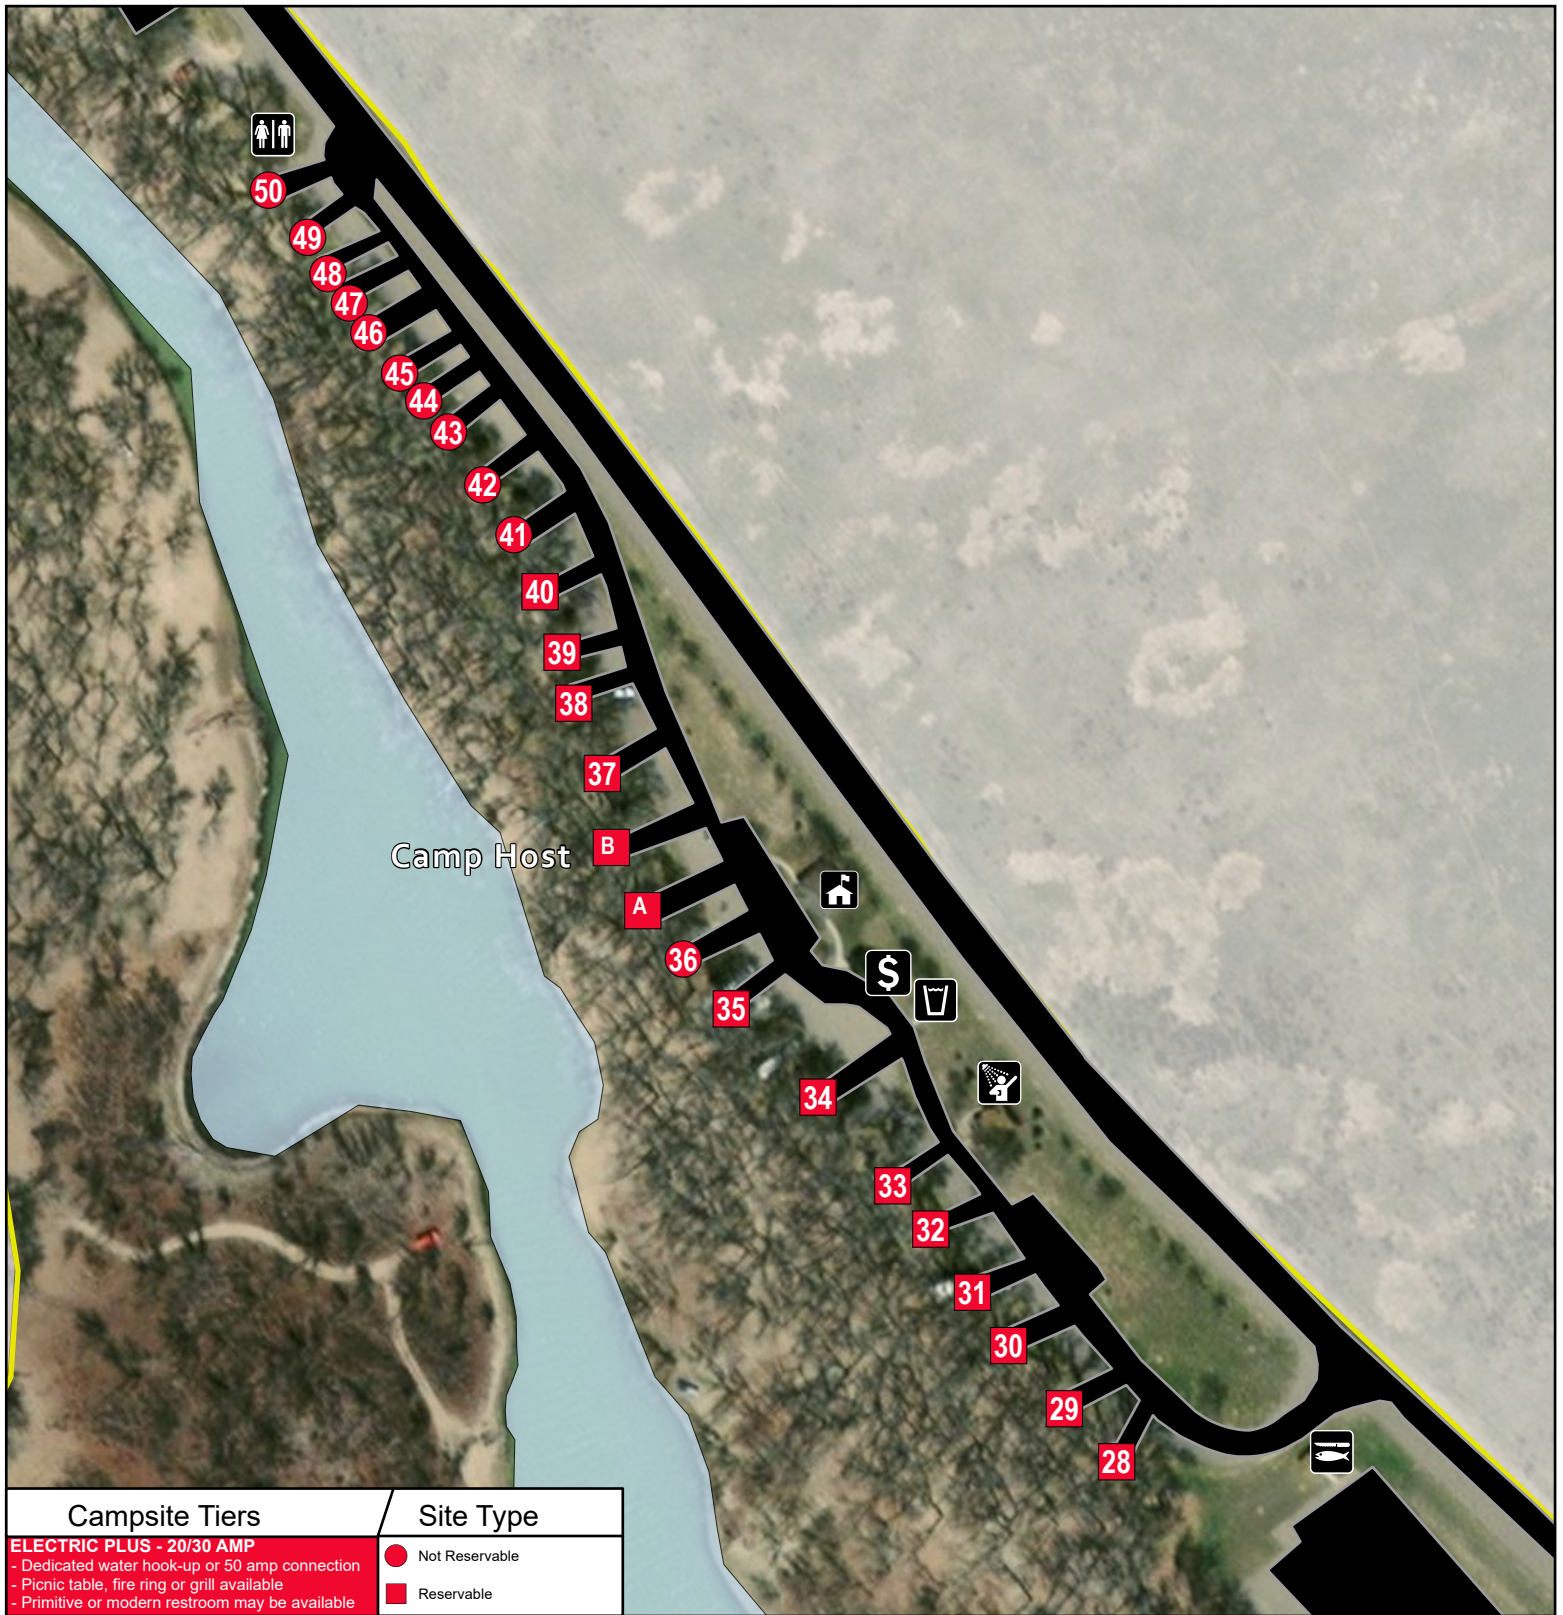

Lake Minatare State Recreation Area

Lake View Campground - West

Campsite Tiers	Site Type
ELECTRIC PLUS - 20/30 AMP - Dedicated water hook-up or 50 amp connection - Picnic table, fire ring or grill available - Primitive or modern restroom may be available	● Not Reservable ■ Reservable

- | | |
|-----------------------|------------------------------|
| Drinking Water | Restroom |
| Fish Cleaning Station | Shower |
| Park Headquarters | Game and Parks Area Boundary |
| Pay Booth | |